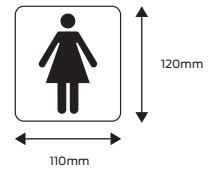

Specifications

Material	Stainless steel
Finishes	Satin stainless steel with black in-fill
Warranty	10-year mechanical

Finish

SSS

Satin Stainless
Steel

16241 Male symbol

16251 Female symbol

16261 Disabled symbol

This disabled signs do not comply with AS1428.1-2001. For signs to comply with AS1428.1-2001 and optional vinyl signage with customized symbols please contact your representative or Customer Services

16281 Shower symbol

16291 Baby change symbol

1627 Unisex symbol