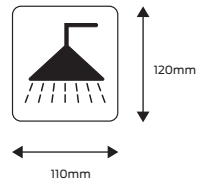

Specifications

Material	Stainless steel
Finishes	Satin stainless steel with black in-fill
Warranty	10-year mechanical

Finish

SSS

Satin Stainless
Steel

16241 Male symbol

16251 Female symbol

16261 Disabled symbol

This disabled signs do not comply with AS1428.1-2001. For signs to comply with AS1428.1-2001 and optional vinyl signage with customized symbols please contact your representative or Customer Services

16281 Shower symbol

16291 Baby change symbol

1627 Unisex symbol