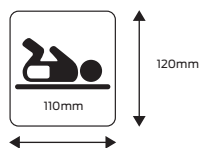

16291 Baby change symbol

1627 Unisex symbol