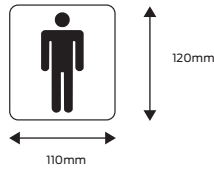

16241 Male symbol

16251 Female symbol