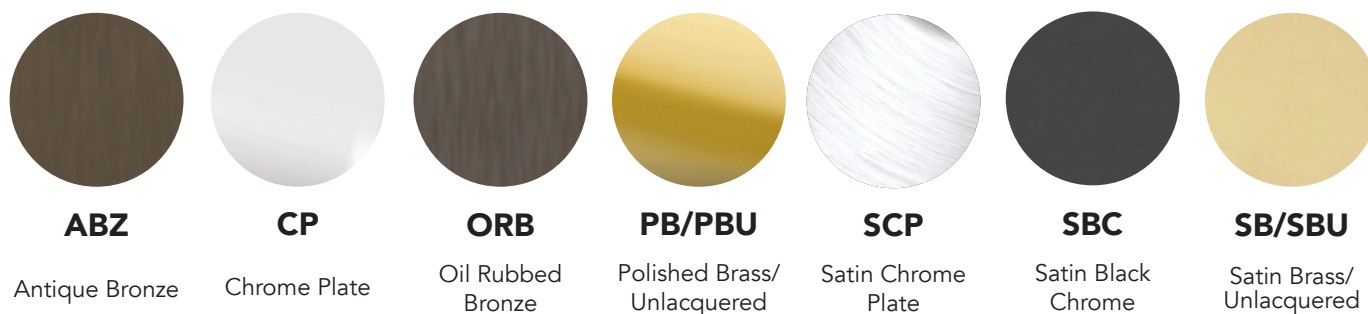

Specification guide

Barrel Model	Finish
6 Pin oval extended cylinder. . . . . SRI-OVAL	Antique bronze. . . . . ABZ
6 Pin PD cylinder. . . . . SRI-PD	Chrome plate. . . . . CP
6 Pin rim cylinder. . . . . SRI-RIM	Oil rubbed bronze. . . . . ORB
6 Pin round mortice cylinder. . . . . SRI-MORTICE	Polished brass unlacquered. . . . . PBU
6 Pin euro half cylinder. . . . . SRI-EURO-HC	Satin black chrome. . . . . SBC
6 Pin euro cylinder and turn. . . . . SRI-EURO-CTC	Satin brass unlacquered. . . . . SBU
6 Pin fixed euro cam double cylinder. . . . . SRI-EURO-FC	Satin chrome plate. . . . . SCP
6 Pin fixed euro lazy cam double cylinder. . . . . SRI-EURO-LC	

Finishes

Master Keying System

Keyed to differ
All keys are individual and stand alone. Each lock can only be opened by its own individual key.

Keyed alike
It allows for a number of locks to be operated by the same key as they are keyed to a specific code. This system is particularly suitable for residential applications with front and back doors.

Master keyed
This system allows locks in a group to be keyed individually and does not allow those individual keys to operate any other lock in the system. However all locks in the system can be operated by one Master Key.

Grand master key
With this system locks in several groups are independently keyed with a Master Key for each group. Each group is independent of each other, and the Grand Master Key will work with all locks in all groups.

Maison keying
A maison key system is a keying system that allows a lock to be opened with a number of unique individual keys. Typically found in applications like apartment buildings, it provides unrestricted access to common doors. Unlike Master Keyed systems, the lack of security makes this a less attractive option.