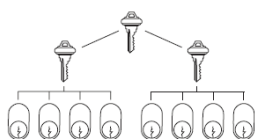

Warranties	
Mechanical	10 years

Specification guide

Barrel Model	Finish
 6 Pin oval extended cylinder. SRI-OVAL	Antique bronze. ABZ
 6 Pin PD cylinder. SRI-PD	Chrome plate. CP
 6 Pin rim cylinder. SRI-RIM	Oil rubbed bronze. ORB
 6 Pin round mortice cylinder. SRI-MORTICE	Polished brass unlacquered. PBU
 6 Pin euro half cylinder. SRI-EURO-HC	Satin black chrome. SBC
 6 Pin euro cylinder and turn. SRI-EURO-CTC	Satin brass unlacquered. SBU
 6 Pin fixed euro cam double cylinder. SRI-EURO-FC	Satin chrome plate. SCP
 6 Pin fixed euro lazy cam double cylinder. SRI-EURO-LC	

Finishes

Master Keying System

Keyed to differ
All keys are individual and stand alone. Each lock can only be opened by its own individual key.

Keyed alike
It allows for a number of locks to be operated by the same key as they are keyed to a specific code. This system is particularly suitable for residential applications with front and back doors.

Master keyed
This system allows locks in a group to be keyed individually and does not allow those individual keys to operate any other lock in the system. However all locks in the system can be operated by one Master Key.

Grand master key
With this system locks in several groups are independently keyed with a Master Key for each group. Each group is independent of each other, and the Grand Master Key will work with all locks in all groups.