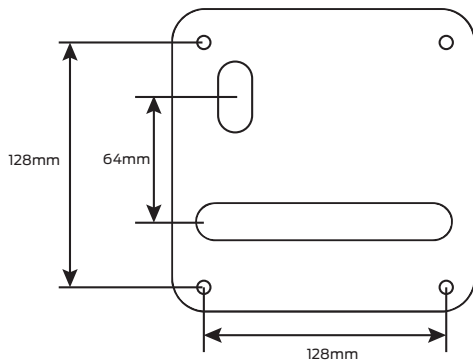

## Specifications

<b>Door type</b>	Timber or metal
<b>Door thickness</b>	32mm to 50mm
<b>Spindle size</b>	7.6mm
<b>Compatible locks/ latches</b>	Legge 990MF Series mortice locks
<b>Fixing</b>	Semi concealed, back to back, external plates concealed fixing, screws supplied with exterior plates only, screw length 75mm
<b>Materials</b>	Forged brass

## Fixing dimensions