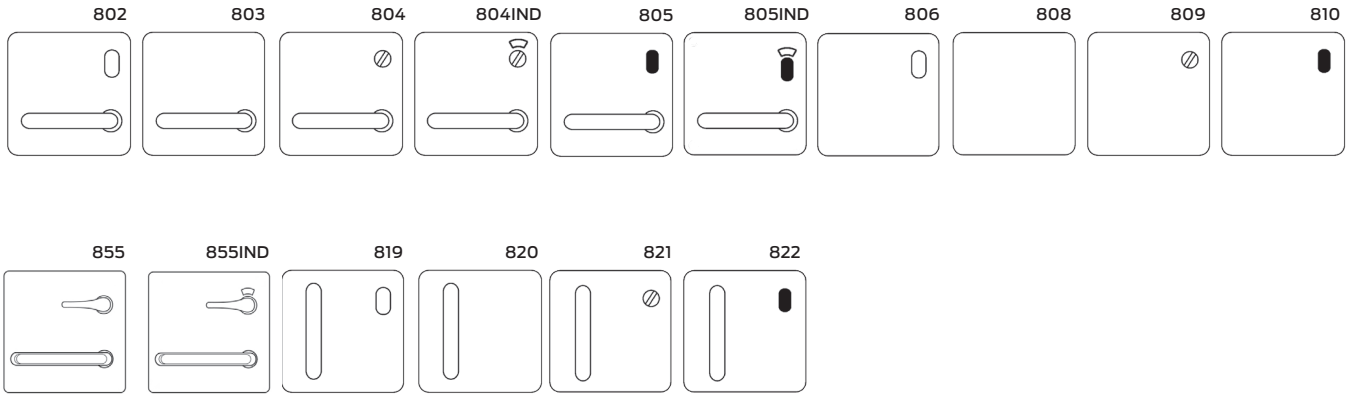

Legge 800 Series plate functions

External plates and pulls for right hand doors