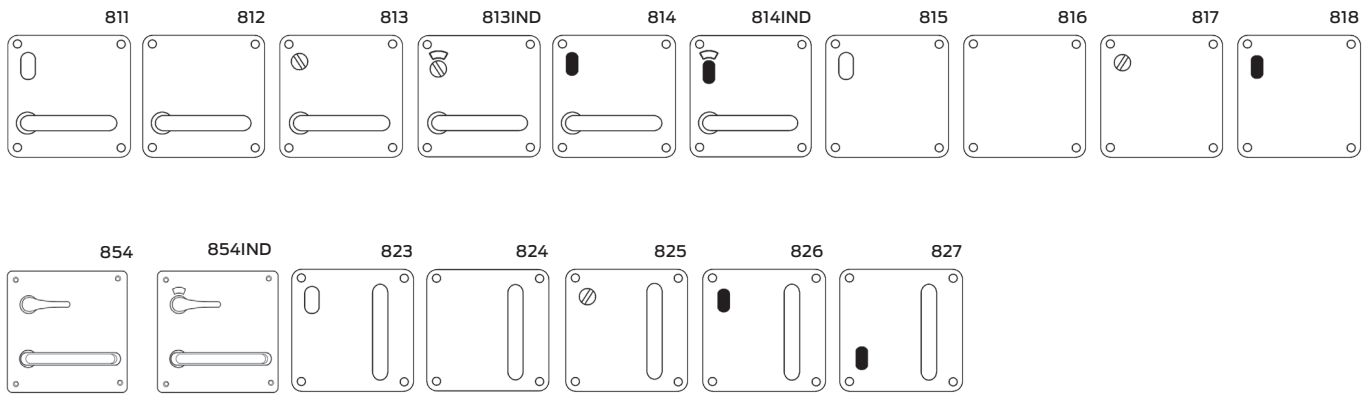

Internal plates and pulls for right hand doors

Legge 800 Series lever designs

Alpha

Bergen

Note: Bergen is not available as an external or internal pull.