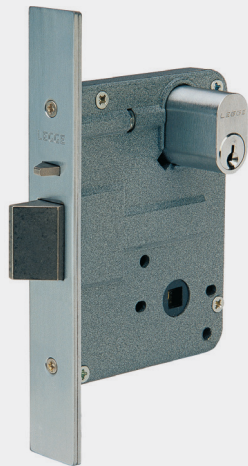

Locks

Combination and Vestibule
C, CD & V Series